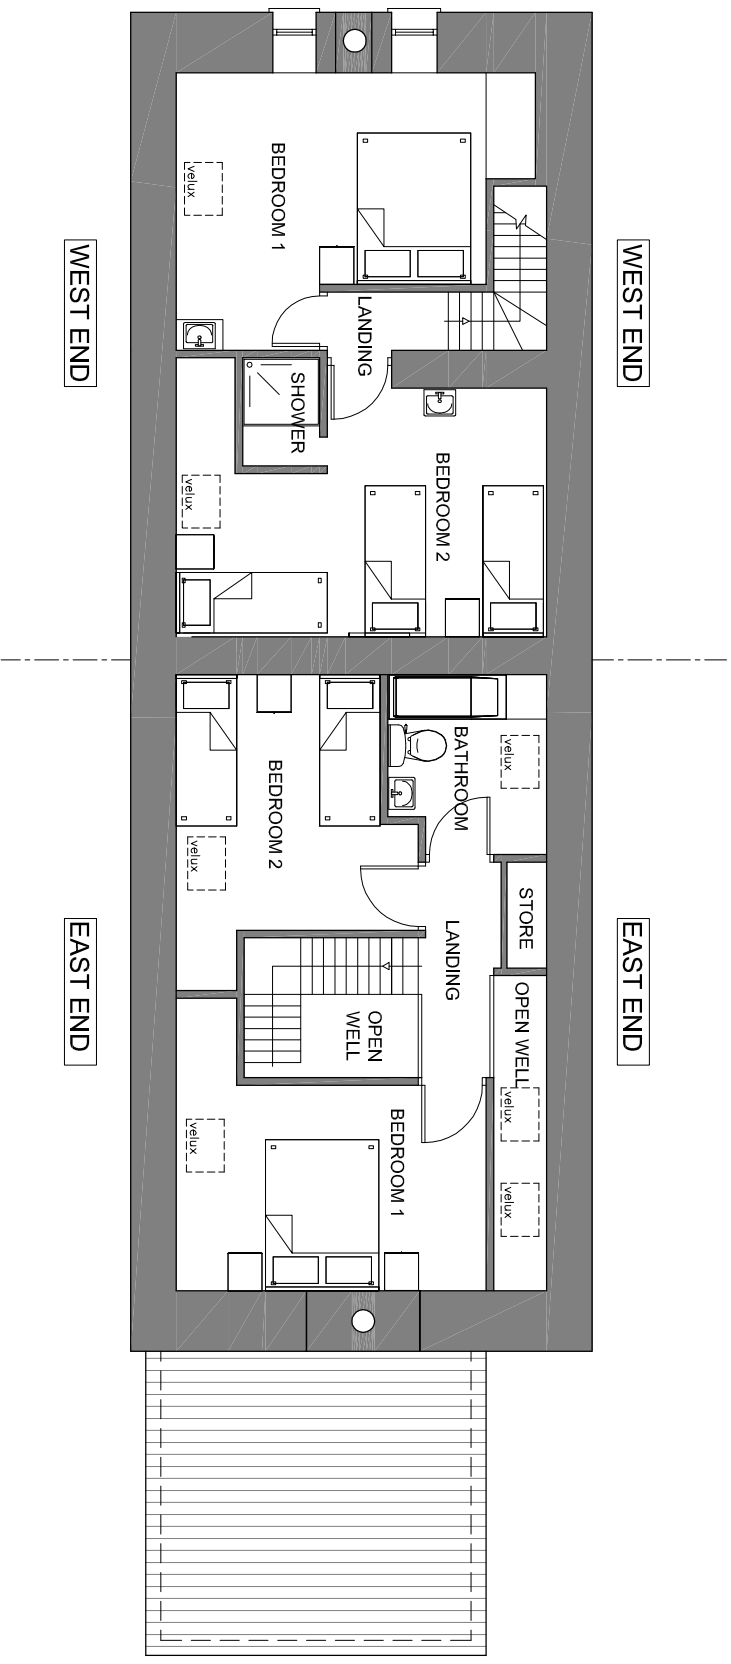

PIER COTTAGE AT WESTCOVE

FIRST FLOOR PLAN

Grd Fl Area: 79 sq.m / 850 sq.ft